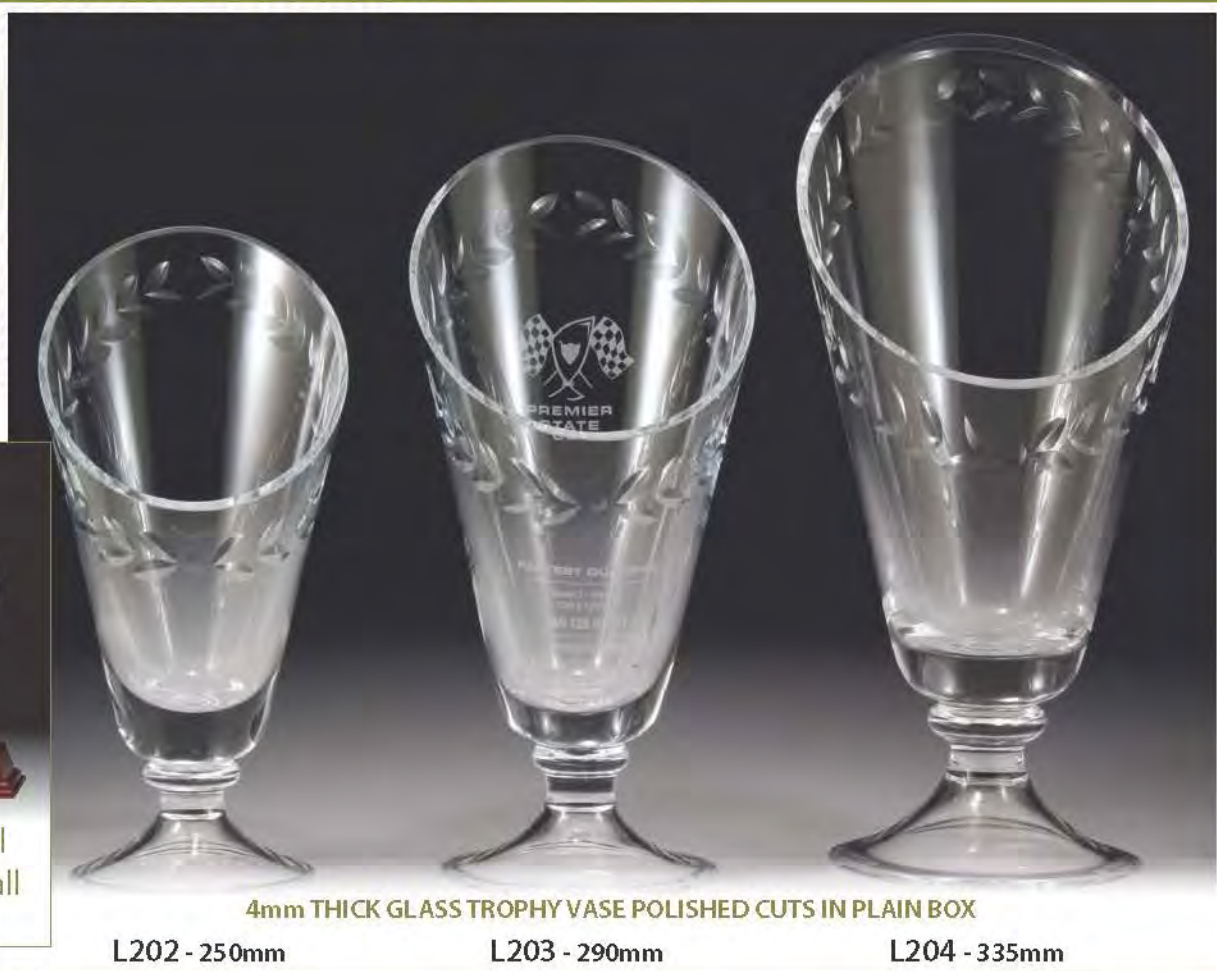

PREMIUM GLASS

CARPATHIA
MADE IN POLAND

4mm THICK GLASS TROPHY VASE POLISHED CUTS IN PLAIN BOX

L202 - 250mm

L203 - 290mm

L204 - 335mm